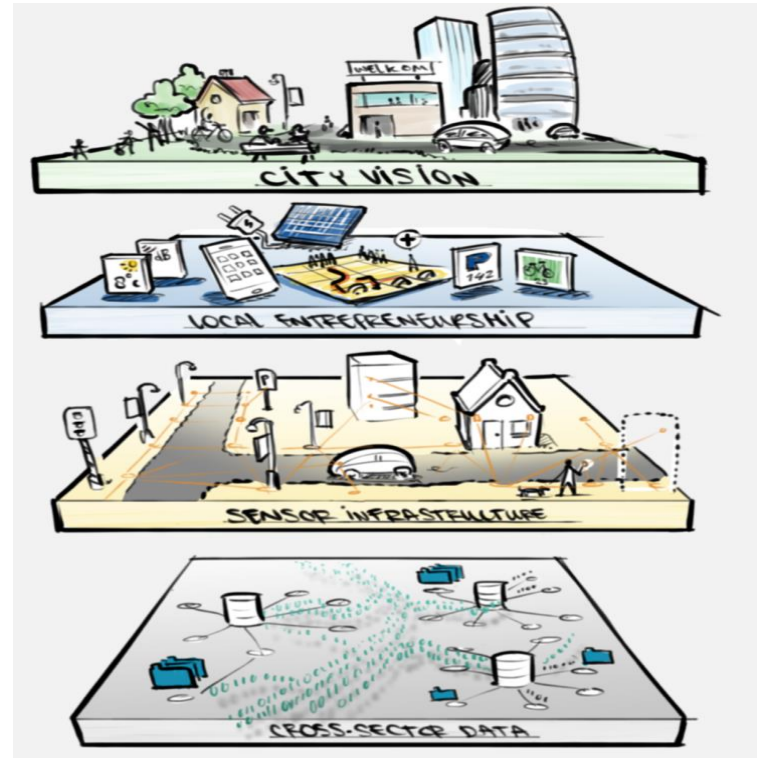

Living Lab Scheveningen

An aerial photograph of Scheveningen beach in The Hague, Netherlands, during sunset. The image shows the long pier extending into the sea, the sandy beach, and the city buildings in the background. The sky is a mix of orange, yellow, and blue. The text 'Living Lab Scheveningen' is overlaid in large, bold, dark blue letters at the top.

‘Using redevelopment to create a
5G Based Digital infrastructure’

Marijn Fraanje CIO The Hague

The Hague Digital Vision

Solving City Challenges

- Energy transition
- Mobility transition
- Urbanization
- Social inclusion
- Economic development

The Impact of 5G in the city

- 4 x more antennas with 5G (15.000 per provider)
- Fiber, POPs, mini datacenters and DC power supply
- Regulations that dictate facilitation of Telco's
- Be in control of the public space

Living Lab Scheveningen

Urban Development as a Smart City Accelerator

- Integrate 5G infrastructure with Urban Planning
- Use existing budget for Finance
- Create new smart applications
- Create new Business Models