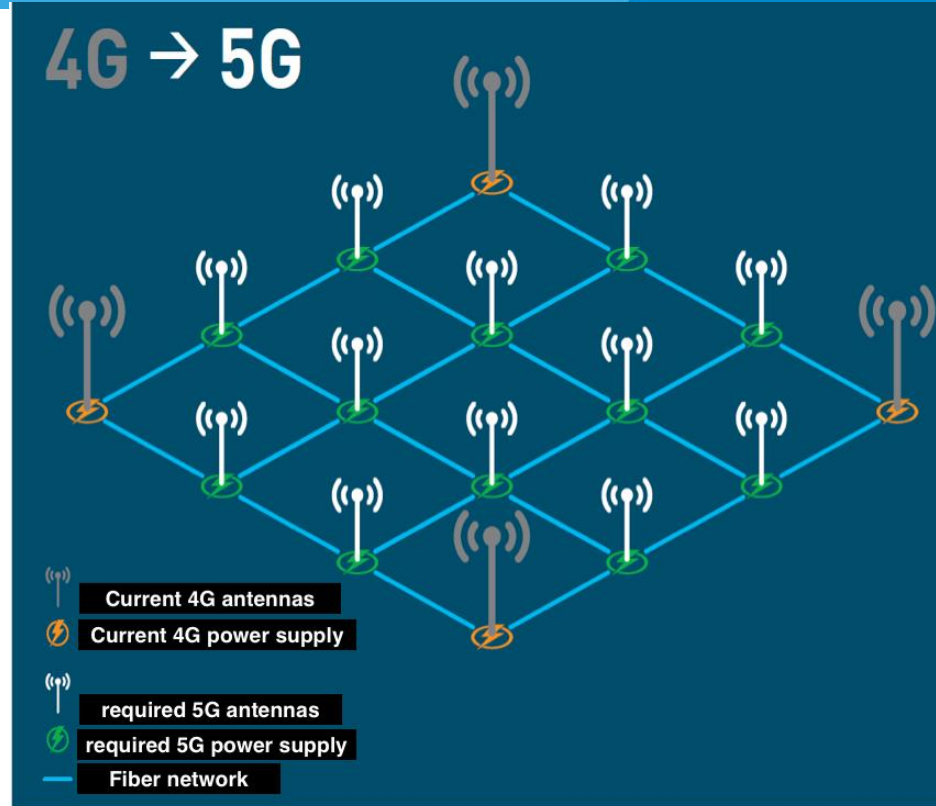

Living Lab Scheveningen

An aerial photograph of Scheveningen beach in The Hague, Netherlands, during sunset. The image shows the long pier extending into the sea, the sandy beach, and the city buildings in the background. The sky is a mix of orange, yellow, and blue. The text 'Living Lab Scheveningen' is overlaid in large, bold, dark blue letters at the top.

The Impact of 5G in the city

- 4 x more antennas with 5G (15.000 per provider)
- Fiber, POPs, mini datacenters and DC power supply
- Regulations that dictate facilitation of Telco's
- Be in control of the public space